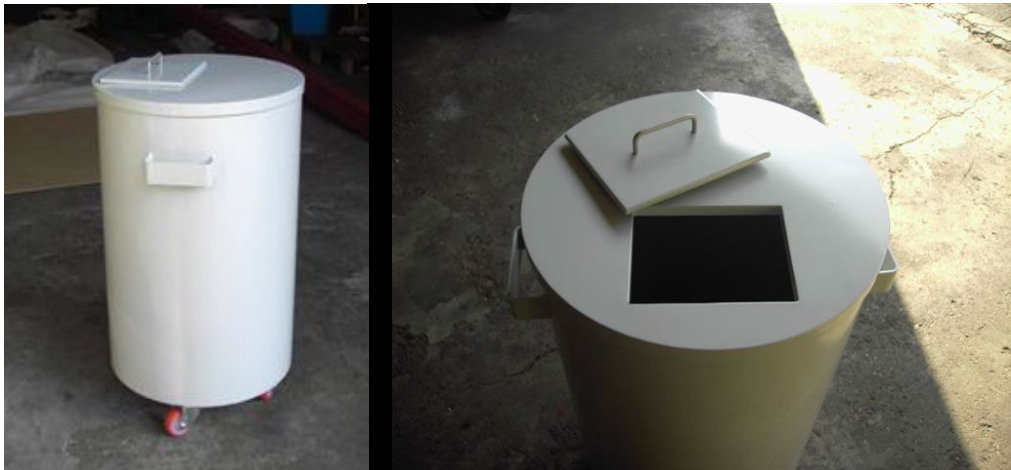

MNT
KWINT INTERNATIONAL B.V.

MEDICAL NUCLEAR TECHNOLOGY

Moveable waste cart

Material: Steel powder coated, white
Lead shielding 10mm.
Dimensions: 950mm H x 650mm D
On wheels.
Capacity for min. 60 liter of waste
Cover can be taken away
Place for 1 plastic barrel. (we supply 2 with 1 cart)

Disposable black plastic barrels have a capacity of 60 liters.